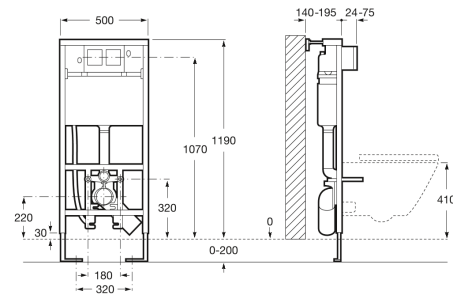

**IN-WALL**

**DUPLO WC SMART with AG valve**

PRICE (VAT INCLUDED)

**£460.38**

TECHNICAL DRAWINGS

**FEATURES**

- Dynamic pressure range: 0,1 - 10 Bar
- Elbow connection: DN100 (110 mm), DN90 (90 mm)
- Flushing volume preset: Dual flush 3/6 litres
- Minimum fixation depth (mm): 140
- Operating panel position: Frontal
- Suitable for: Wall-hung WC
- Tank depth (mm): 125
- Water inlet position: Back, Top

Adjustable flushing volume  
Adjustable flushing volume: Dual flush  
4.5/3 litres

Adjustable flushing volume  
Adjustable flushing volume: Dual flush  
4/2 litres

Adjustable flushing volume  
Adjustable flushing volume: Dual flush  
6/3 litres

89008830.

PL7 DUAL - Dual flush operating plate for concealed cistern

89008820.